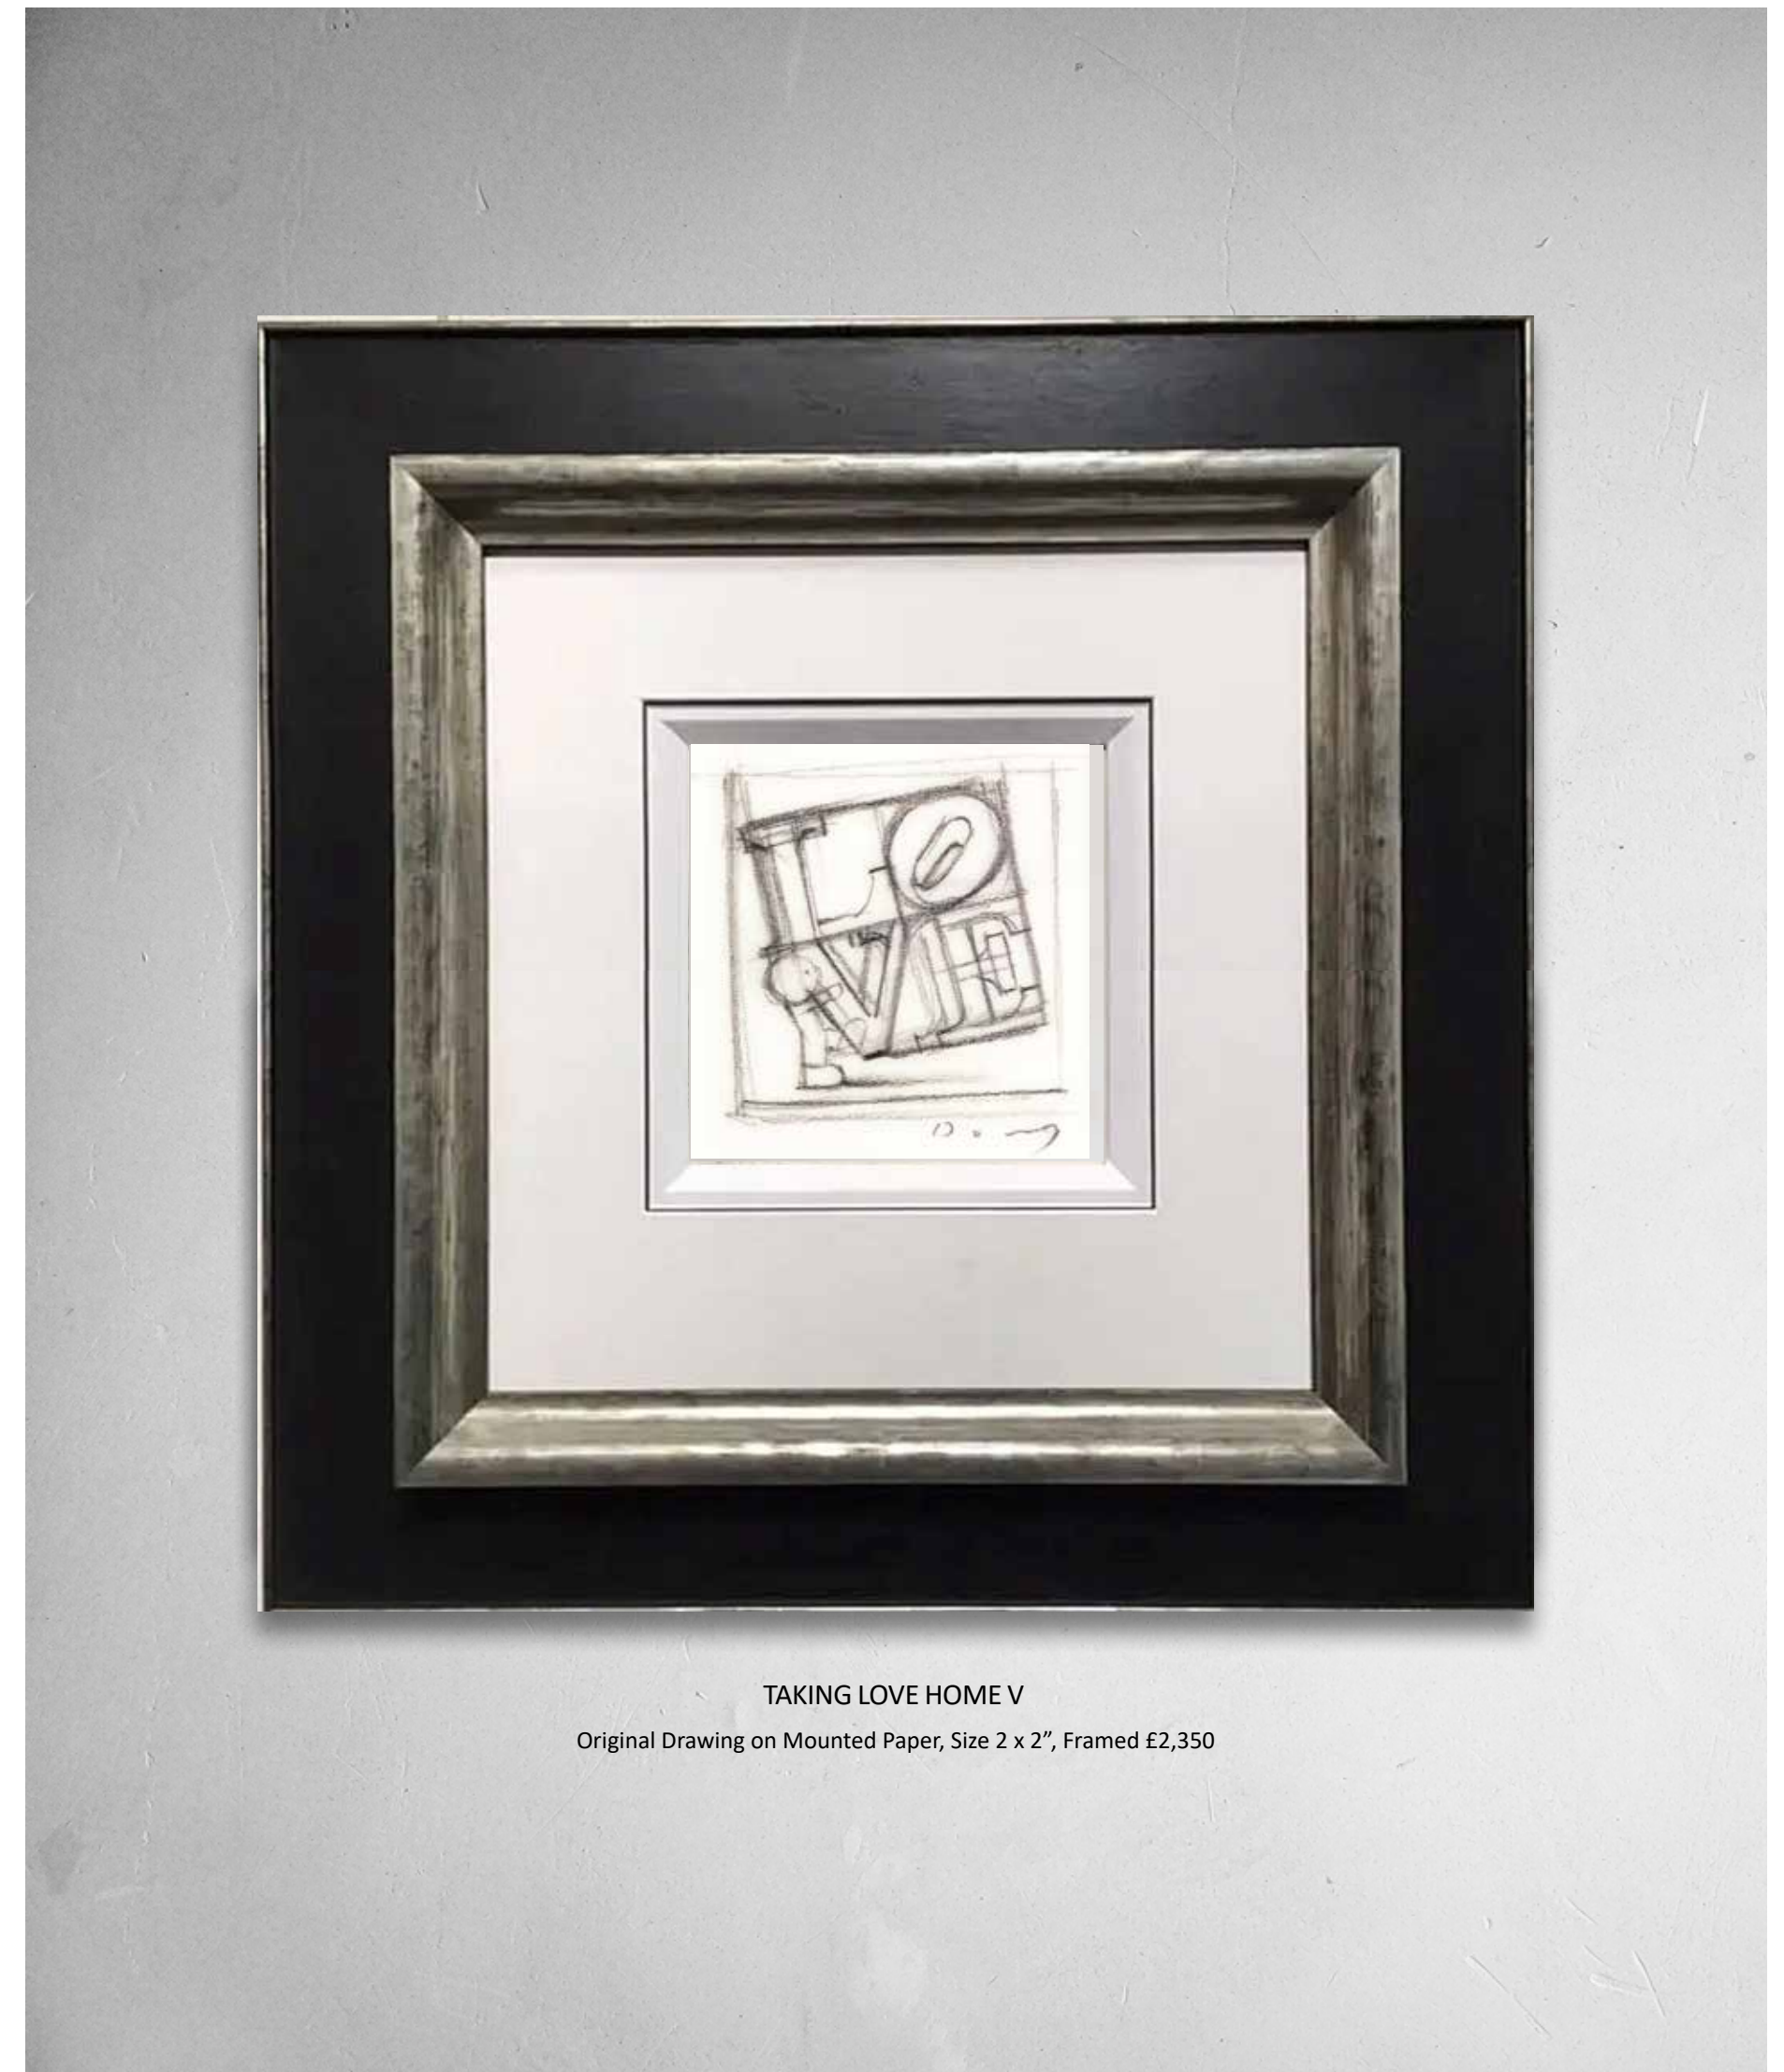

TAKING LOVE HOME V
Original Drawing on Mounted Paper, Size 2 x 2", Framed £2,350